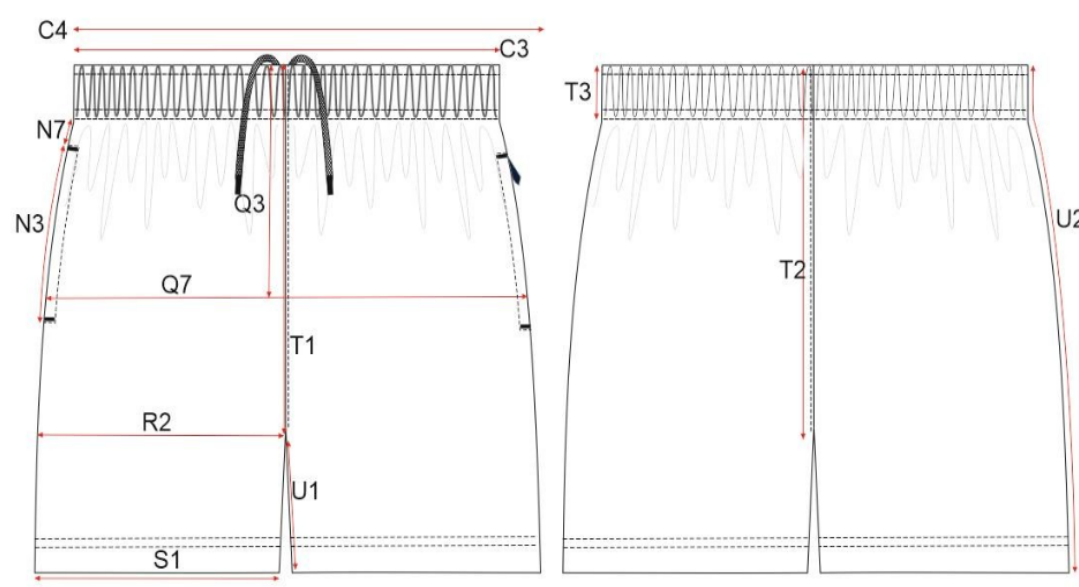

DR007868 - Mansfield State High School - Sports Shorts

POM	Size	2	4	6	8	10	12	14	16
U2	Outside leg Length Inc. Band	26	28.5	31	33.5	36	37	38	39
C3	Waist Relaxed	45	48	51	54	57	60	63	66
Q7	Seat Circumference	75	79	83	87	91	95	99	103

POM	Size	2XS	XS	S	M	M78003 L/ M	L	XL	2XL	3XL	4XL	5XL
U2	Outside leg Length Inc. Band	40	41	42	43	52	44	45	46	47	48	49
C3	Waist Relaxed	60	65	70	75	81	80	84	88	92	96	100
Q7	Seat Circumference	97	102	107	112	129	117	122	127	132	137	142